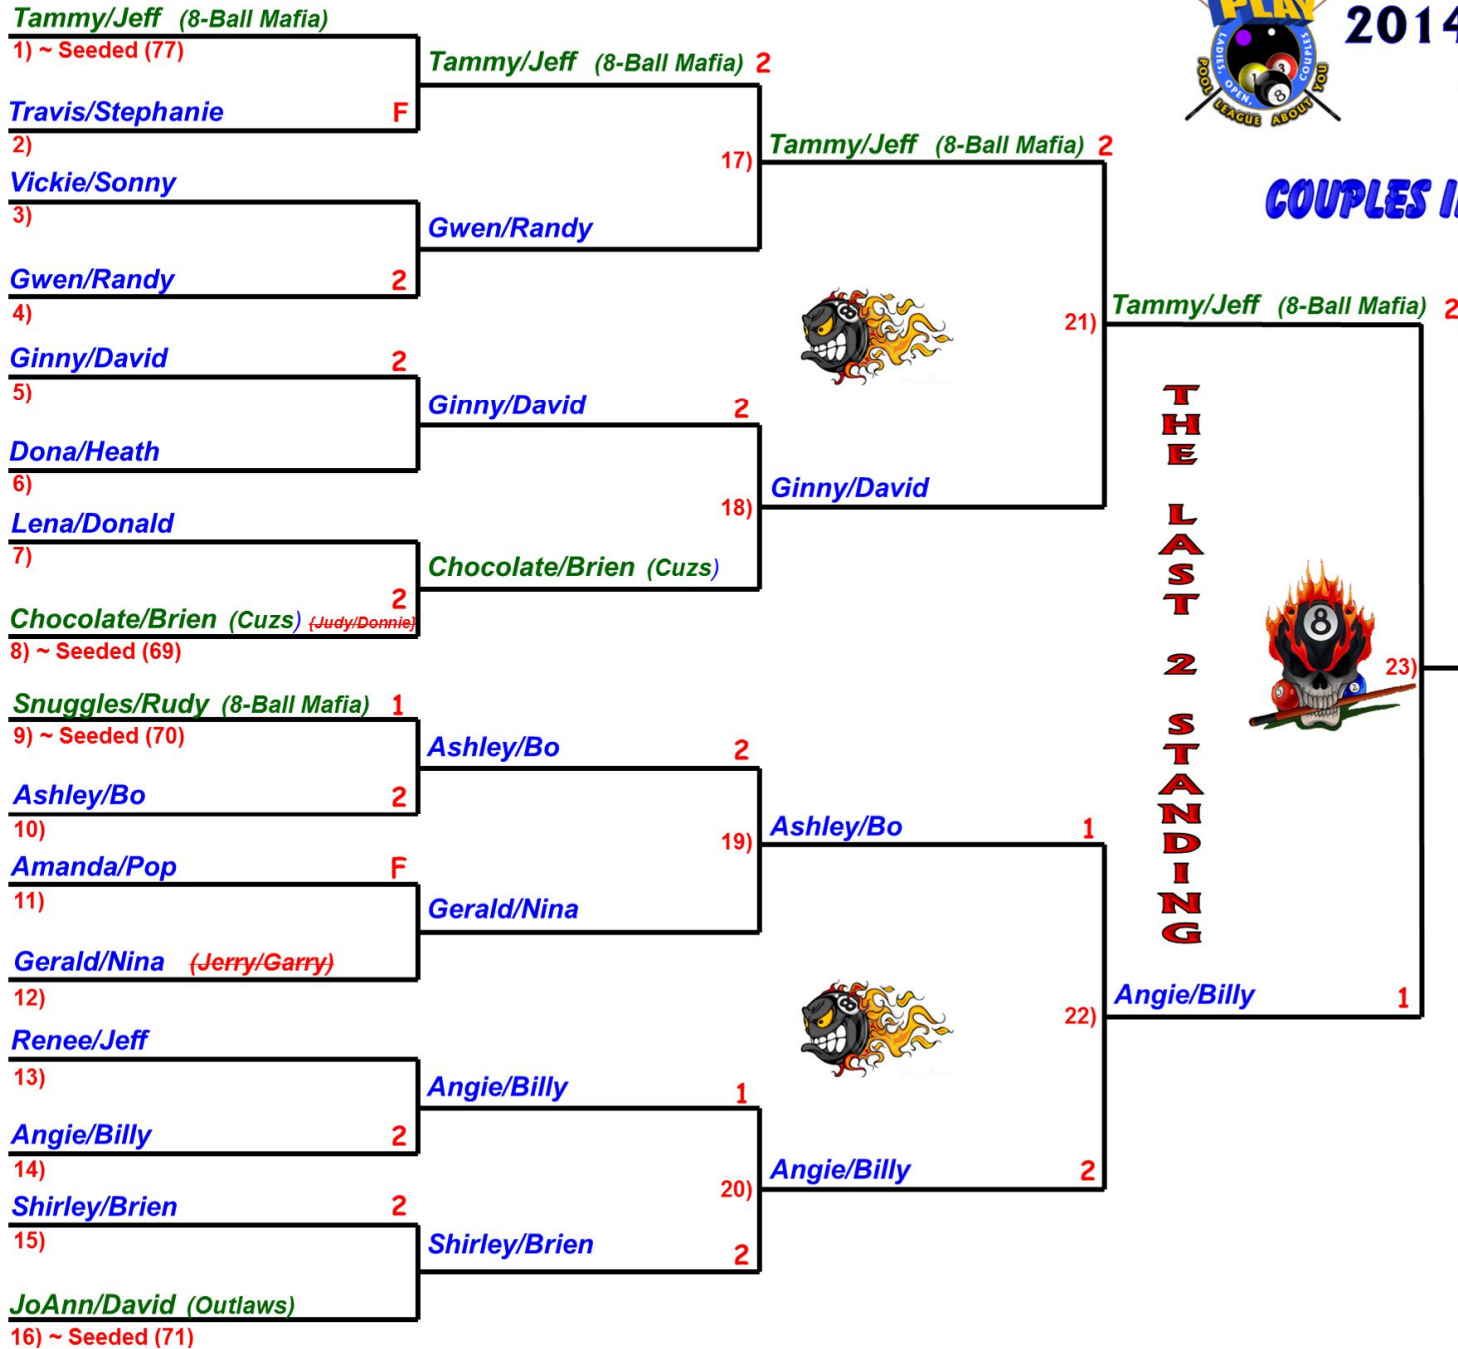

2014

TOP 16

COUPLES INVITATIONAL TOURNAMENT

Tammy/Jeff (8-Ball Mafia)

2014 Couple Top Dogs

January 31, 2015