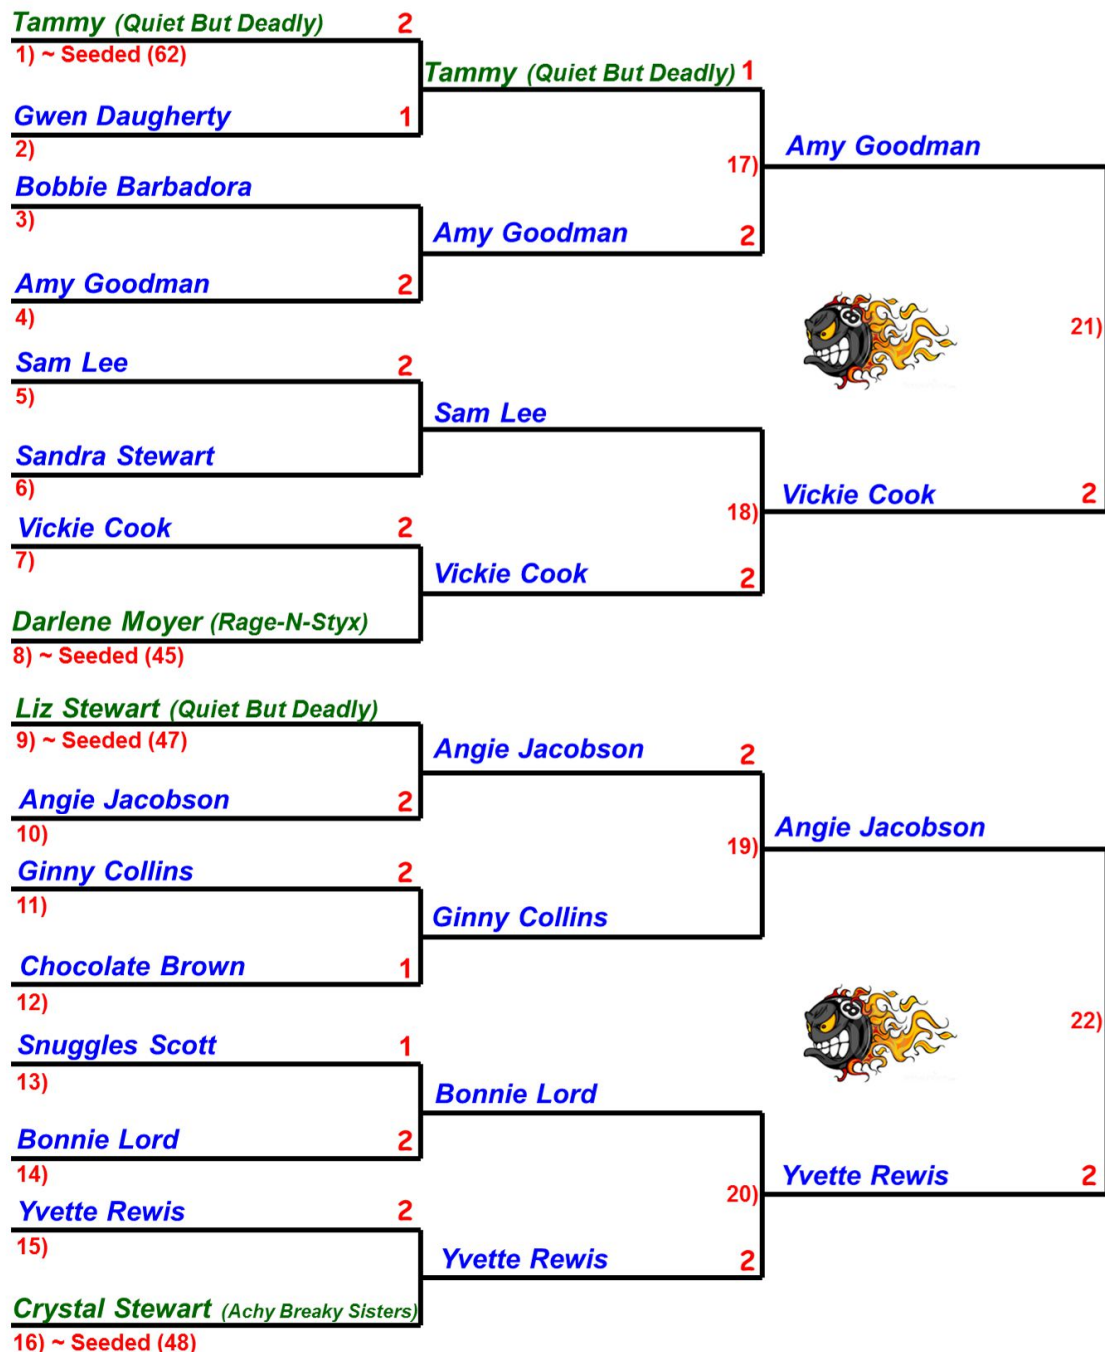

2014

TOP 16

LADIES INVITATIONAL TOURNAMENT

THE
LAST
2
STANDING

23)

Yvette Rewis 2

Yvette Rewis

2014 Ladies Top Dog